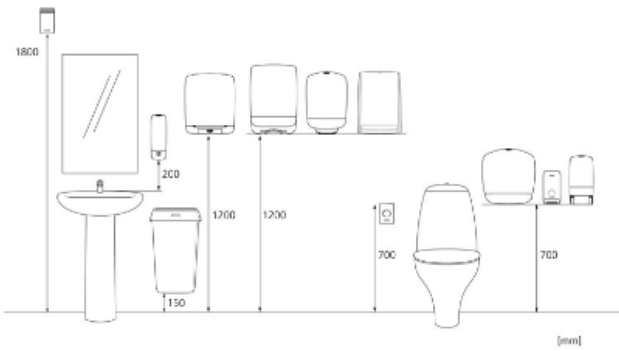

Product / Consumer pack

x 299 mm

y 434 mm

z 234 mm

White

2.78 kg

Transport pack

x 435 mm

z 1200 mm

72

258.718 kg

6414300093718

Measurements and installing

Related products

460218
Katrin Basic System
towel M Blue

460104
Katrin Classic
System towel M2
Low Pallet